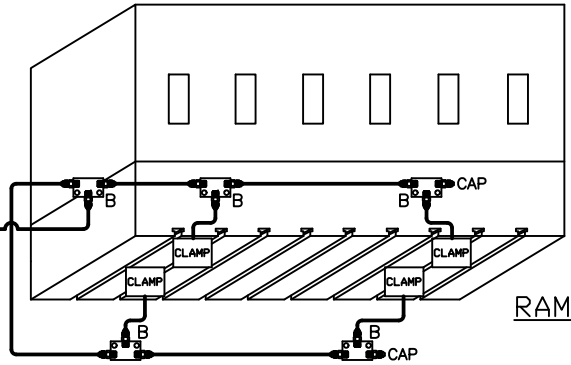

MOUNTING EXAMPLE

TO CONTROLLER
WHITE
TO CONTROLLER
AIR INLET

SHOP AIR SUPPLY

RAM

BOLSTER

RAM MAIN CLAMP (RMC)

TO CONTROLLER
WHITE
TO CONTROLLER
AIR INLET

SHOP AIR SUPPLY

RAM

BOLSTER

DI-4L00-R INSTALLATION KIT

ILLUSTRATION	QTY	PFA-ACC P/N	DESCRIPTION	ILLUSTRATION	QTY	PFA-ACC P/N	DESCRIPTION
B	5	HC14649	MANIFOLD, FULL ASSY				NOTE: HOSE AND LOOSE FITTINGS SHIPPED IN BULK. HOSE ASSEMBLY/FABRICATION BY CUSTOMER AT THEIR FACILITY XX = LENGTH IN INCHES
	BOM (EACH)						
	1	HB10680	MANIFOLD CONNECTOR, STRAIGHT				
	3	FF00019	CAP, 37° FLARE				
	1	FF01835	CAP, 37° FLARE				
	2	FAB0200	1/4-20 HEX SCREW x 1 1/4" LONG				
C	1	HL02711W	MANIFOLD, FULL ASSY				
	BOM (EACH)						
	1	HB02710	MANIFOLD CONNECTOR, 1/8M x JIC				
	1	FF00011	CONNECTOR, 1/8M x 1/8M				
	1	FF00024	CONNECTOR, QDC MALE				
	0	FF01826	CONNECTOR, AIR CPLR				
0	2214793	STICKER, BLUE					
2	2214794	STICKER, WHITE					
0	2214792	STICKER, YELLOW					
	1	FF01835	CAP, 37° FLARE				
	2	FA30424	1/4-20 BUTT HD SCREW x 1 1/2" LONG				
D	2	FA06237	DOUBLE JIFFY CLIP (NOT SHOWN)				NOTE: WHEN SHIPPING BULK HOSE AND FITTINGS, SEND THE FOLLOWING QUANTITY OF ITEMS: HOSE, PART #HO14500, 60 FEET FITTINGS, PART #FF14502, 20 PIECES
E	10	FA05768	JIFFY CLIP (NOT SHOWN)				
F	12	FA30406	1/4-20 BTHD SCREW x 3/8" LONG (NOT SHOWN)				