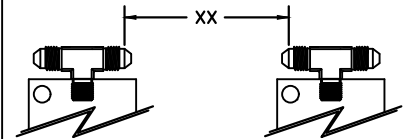

MOUNTING EXAMPLE

TO CONTROLLER
WHITE
TO CONTROLLER
AIR INLET

SHOP AIR SUPPLY

RAM

BOLSTER

RAM MAIN CLAMP (RMC)

TO CONTROLLER
WHITE
TO CONTROLLER
AIR INLET

SHOP AIR SUPPLY

RAM

BOLSTER

DI-4L00-R INSTALLATION KIT

ILLUSTRATION	QTY	PFA-ACC P/N	DESCRIPTION	ILLUSTRATION	QTY	PFA-ACC P/N	DESCRIPTION
B	5	HC14649	MANIFOLD, FULL ASSY				NOTE: HOSE AND LOOSE FITTINGS SHIPPED IN BULK. HOSE ASSEMBLY/FABRICATION BY CUSTOMER AT THEIR FACILITY XX = LENGTH IN INCHES
	BOM (EACH)						
	1	HB10680	MANIFOLD CONNECTOR, STRAIGHT				
	3	FF00019	CAP, 37° FLARE				
	1	FF01835	CAP, 37° FLARE				
	2	FAB0200	1/4-20 HEX SCREW x 1 1/4" LONG				
C	1	HL02711W	MANIFOLD, FULL ASSY				
	BOM (EACH)						
	1	HB02710	MANIFOLD CONNECTOR, 1/8M x JIC				
	1	FF00011	CONNECTOR, 1/8M x 1/8M				
	1	FF00024	CONNECTOR, QDC MALE				
	0	FF01826	CONNECTOR, AIR CPLR				
0	2214793	STICKER, BLUE					
2	2214794	STICKER, WHITE					
0	2214792	STICKER, YELLOW					
	1	FF01835	CAP, 37° FLARE				
	2	FA30424	1/4-20 BUTT HD SCREW x 1 1/2" LONG				
D	2	FA06237	DOUBLE JIFFY CLIP (NOT SHOWN)				NOTE: WHEN SHIPPING BULK HOSE AND FITTINGS, SEND THE FOLLOWING QUANTITY OF ITEMS: HOSE, PART #HO14500, 60 FEET FITTINGS, PART #FF14502, 20 PIECES
E	10	FA05768	JIFFY CLIP (NOT SHOWN)				
F	12	FA30406	1/4-20 BTHD SCREW x 3/8" LONG (NOT SHOWN)				

HOW TO MEASURE HOSE LENGTHS:

IMPORTANT! LEAVE ROOM FOR PRESS AND CLAMP MOVEMENT!

DI-4L00-R

HEN 3-9-16 REV. A REV. PER ECR MKA-1		PFA, INC. N18 W1821 BUNSEN DRIVE, GERMANTOWN, VI. 23062 866-230-4410, 866-230-4409 (Fax), pfa-inc.com	
	HEN 3-31-16		
	SCALE	N.T.S.	INSTALLATION KIT
	SHEET	1 of 1	DRAWING NUMBER DI-4L00-R