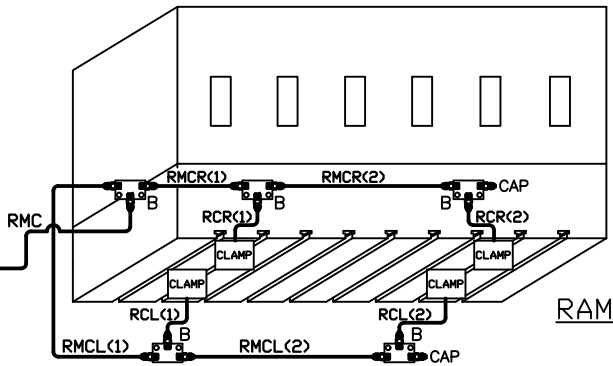

MOUNTING EXAMPLE

TO CONTROLLER
WHITE
TO CONTROLLER
AIR INLET

SHOP AIR SUPPLY

RAM

BOLSTER

RAM MAIN CLAMP (RMC)

TO CONTROLLER
WHITE
TO CONTROLLER
AIR INLET

SHOP AIR SUPPLY

RAM

BOLSTER

DI-4L00-R INSTALLATION KIT

ILLUSTRATION	QTY	PFA-ACC P/N	DESCRIPTION	ILLUSTRATION	QTY	PFA-ACC P/N	DESCRIPTION
B	5	HC14649	MANIFOLD, FULL ASSY				NOTE: HOSE AND LOOSE FITTINGS SHIPPED IN BULK. HOSE ASSEMBLY/FABRICATION BY CUSTOMER AT THEIR FACILITY XX = LENGTH IN INCHES
	BOM (EACH)						
	1	HB10680	MANIFOLD CONNECTOR, STRAIGHT				
	3	FF00019	CAP, 37° FLARE				
	1	FF01835	CAP, 37° FLARE				
	2	FAB0200	1/4-20 HEX SCREW x 1 1/4" LONG				
C	1	HL02711W	MANIFOLD, FULL ASSY				
	BOM (EACH)						
	1	HB02710	MANIFOLD CONNECTOR, 1/8M x JIC				
	1	FF00011	CONNECTOR, 1/8M x 1/8M				
	1	FF00024	CONNECTOR, QDC MALE				
	0	FF01826	CONNECTOR, AIR CPLR				
0	2214793	STICKER, BLUE					
2	2214794	STICKER, WHITE					
0	2214792	STICKER, YELLOW					
	1	FF01835	CAP, 37° FLARE				
	2	FA30424	1/4-20 BUTT HD SCREW x 1 1/2" LONG				
D	2	FA06237	DOUBLE JIFFY CLIP (NOT SHOWN)				NOTE: WHEN SHIPPING BULK HOSE AND FITTINGS, SEND THE FOLLOWING QUANTITY OF ITEMS: HOSE, PART #HO14500, 60 FEET FITTINGS, PART #FF14502, 20 PIECES
E	10	FA05768	JIFFY CLIP (NOT SHOWN)				
F	12	FA30406	1/4-20 BTHD SCREW x 3/8" LONG (NOT SHOWN)				

HOW TO MEASURE HOSE LENGTHS:

IMPORTANT! LEAVE ROOM FOR PRESS AND CLAMP MOVEMENT!

DI-4L00-R

HEN 3-9-16 REV. A REV. PER ECR MKA-1		PFA, INC. N18 W1821 BUNSEN DRIVE, GERMANTOWN, VI. 23062 866-230-4410, 866-230-4409 (Fax), pfa-inc.com	
	HEN 3-31-16		
	SCALE	N.T.S.	INSTALLATION KIT
	SHEET	1 of 1	DRAWING NUMBER DI-4L00-R